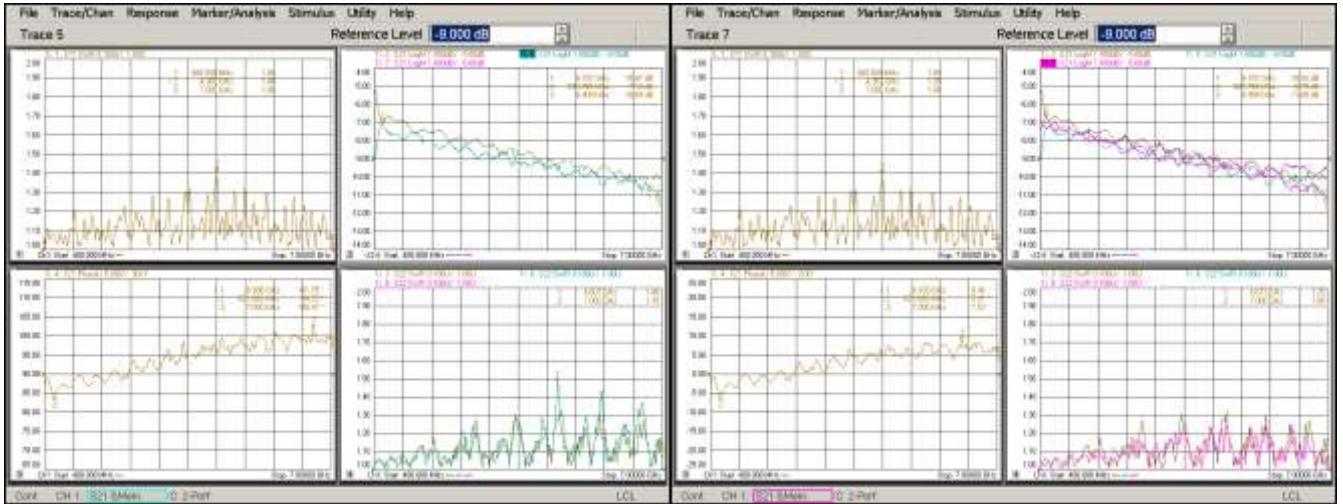

成都利德尔科技有限公司 ChengDu Leader Microwave Technology Co.,Ltd

电话: 028-65199117 传真: 028-65199116

<http://www.leadermicrowave.com> sales@leader-mw.com

TEL: +86-28-65199117 FAX: +86-28-65199116

Add: 中国 成都市成华区华翰路 89 号 610000

No.89,Huahan Road, chenghua Zone Chengdu, Sichuan China Zip Code:610000