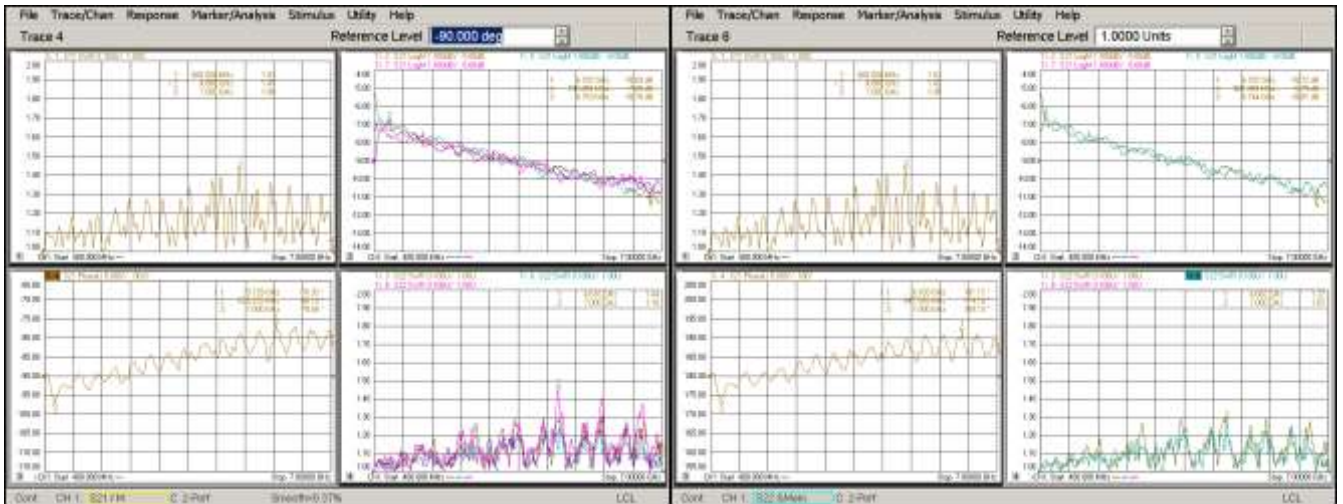

成都利德尔科技有限公司 ChengDu Leader Microwave Technology Co.,Ltd

电话: 028-65199117 传真: 028-65199116

<http://www.leadermicrowave.com> sales@leader-mw.com

TEL: +86-28-65199117 FAX: +86-28-65199116

Add: 中国 成都市成华区华翰路 89 号 610000

No.89,Huahan Road, chenghua Zone Chengdu, Sichuan China Zip Code:610000