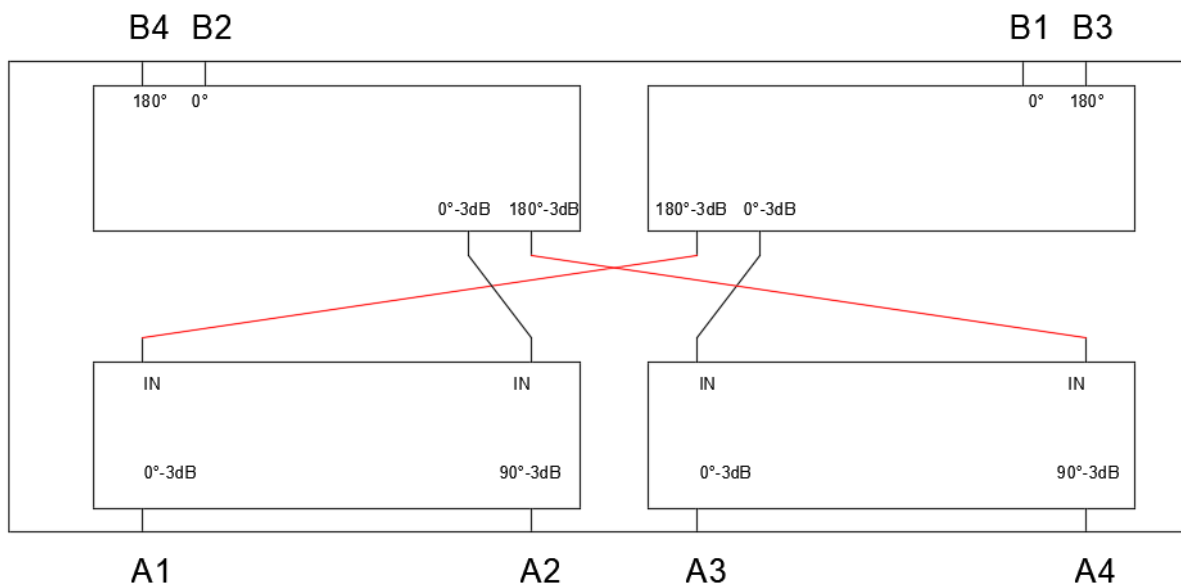

成都利德尔科技有限公司 ChengDu Leader Microwave Technology Co.,Ltd

电话: 028-65199117 传真: 028-65199116

http://www.leadermicrowave.com sales@leader-mw.com

TEL: +86-28-65199117 FAX: +86-28-65199116

Add: 中国 成都市成华区华翰路 89 号 610000

No.89,Huahan Road, chenghua Zone Chengdu, Sichuan China Zip Code:610000