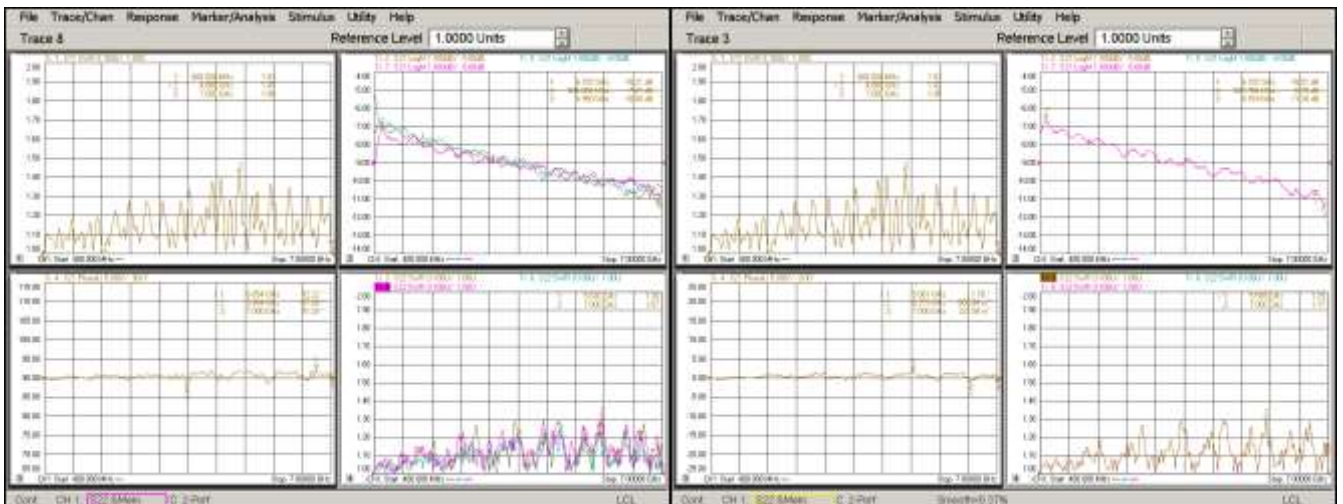

成都利德尔科技有限公司 ChengDu Leader Microwave Technology Co.,Ltd

电话: 028-65199117 传真: 028-65199116

<http://www.leadermicrowave.com> sales@leader-mw.com

TEL: +86-28-65199117 FAX: +86-28-65199116

Add: 中国 成都市成华区华翰路 89 号 610000

No.89,Huahan Road, chenghua Zone Chengdu, Sichuan China Zip Code:610000