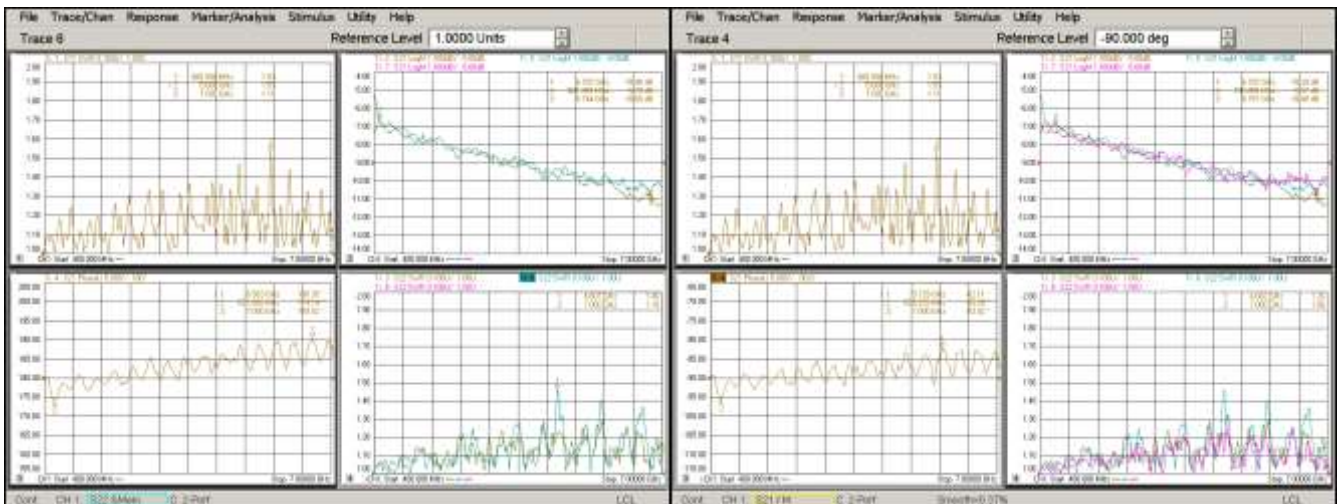

成都利德尔科技有限公司 ChengDu Leader Microwave Technology Co.,Ltd

电话: 028-65199117 传真: 028-65199116

<http://www.leadermicrowave.com> sales@leader-mw.com

TEL: +86-28-65199117 FAX: +86-28-65199116

Add: 中国 成都市成华区华翰路 89 号 610000

No.89,Huahan Road, chenghua Zone Chengdu, Sichuan China Zip Code:610000