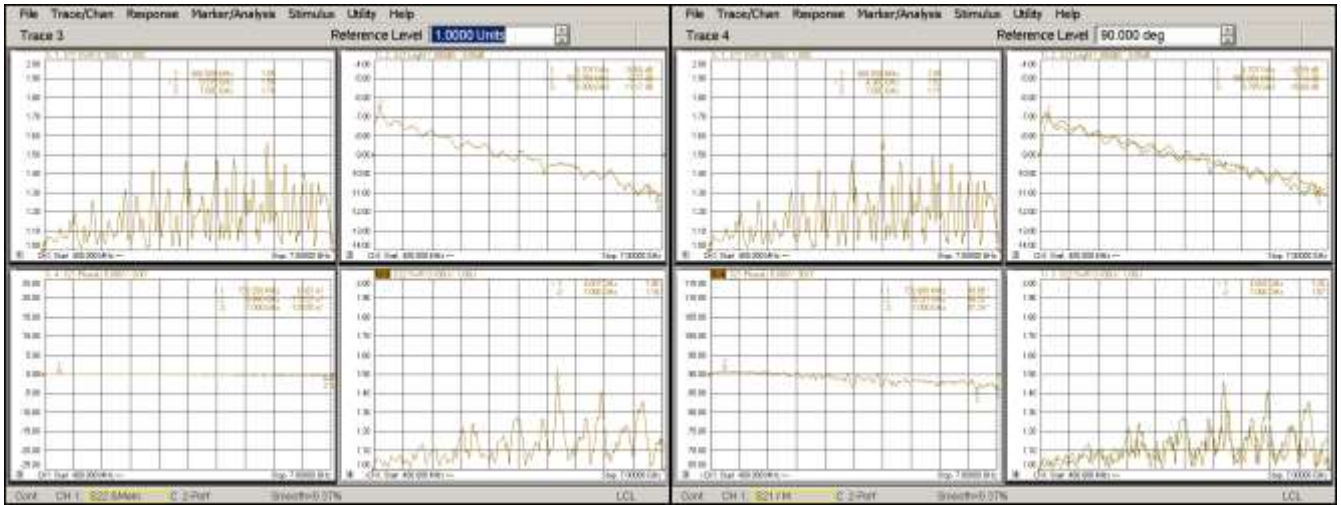

Test data

成都利德尔科技有限公司 ChengDu Leader Microwave Technology Co.,Ltd

电话: 028-65199117 传真: 028-65199116

<http://www.leadermicrowave.com> sales@leader-mw.com

TEL: +86-28-65199117 FAX: +86-28-65199116

Add: 中国 成都市成华区华翰路 89 号 610000

No.89,Huahan Road, chenghua Zone Chengdu, Sichuan China Zip Code:610000