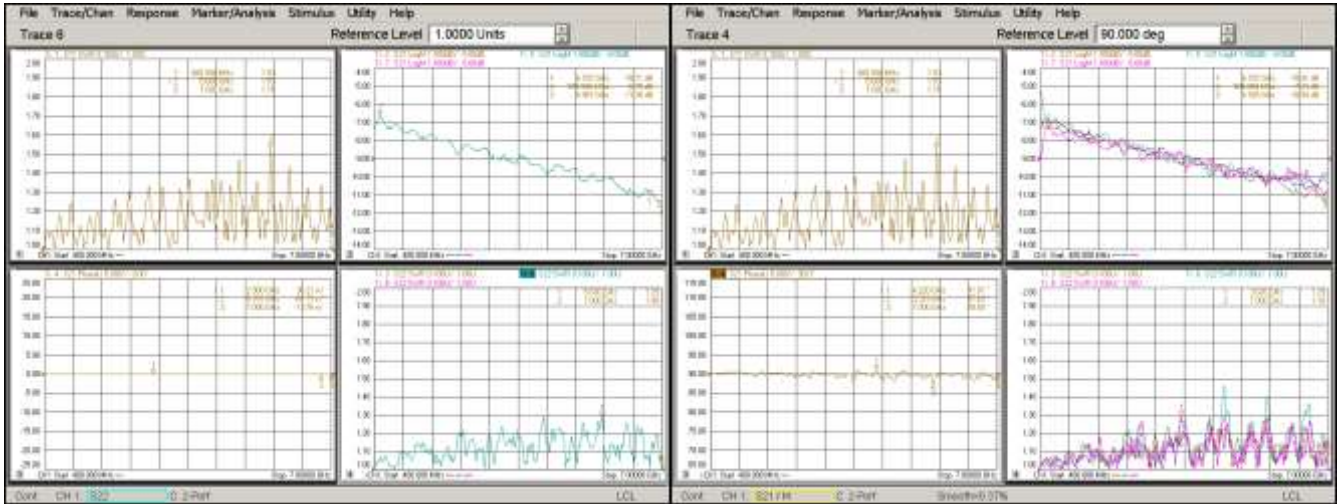

成都利德尔科技有限公司 ChengDu Leader Microwave Technology Co.,Ltd

电话: 028-65199117 传真: 028-65199116

<http://www.leadermicrowave.com> sales@leader-mw.com

TEL: +86-28-65199117 FAX: +86-28-65199116

Add: 中国 成都市成华区华翰路 89 号 610000

No.89,Huahan Road, chenghua Zone Chengdu, Sichuan China Zip Code:610000