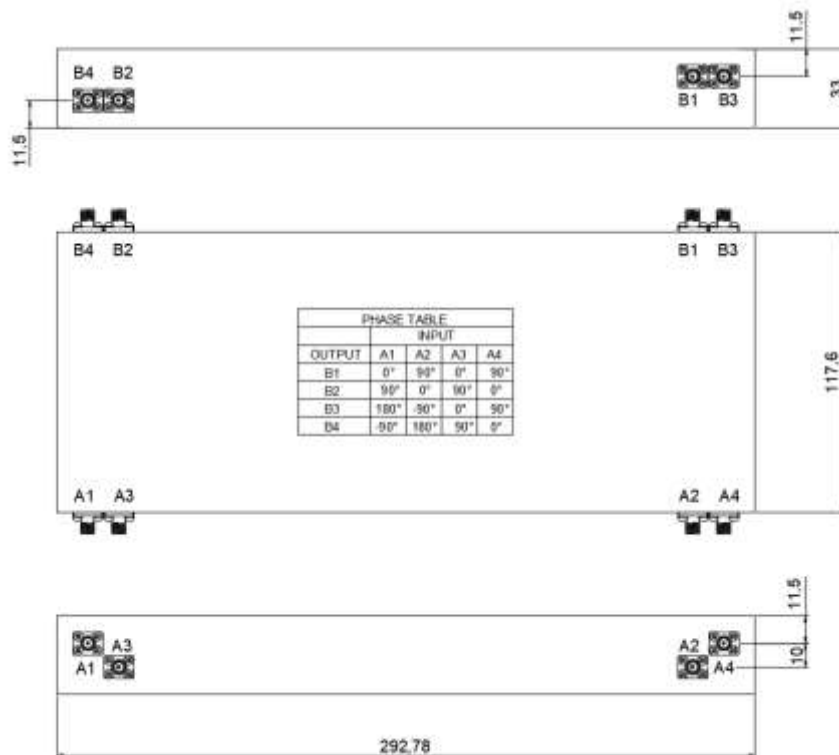

Schematic diagram