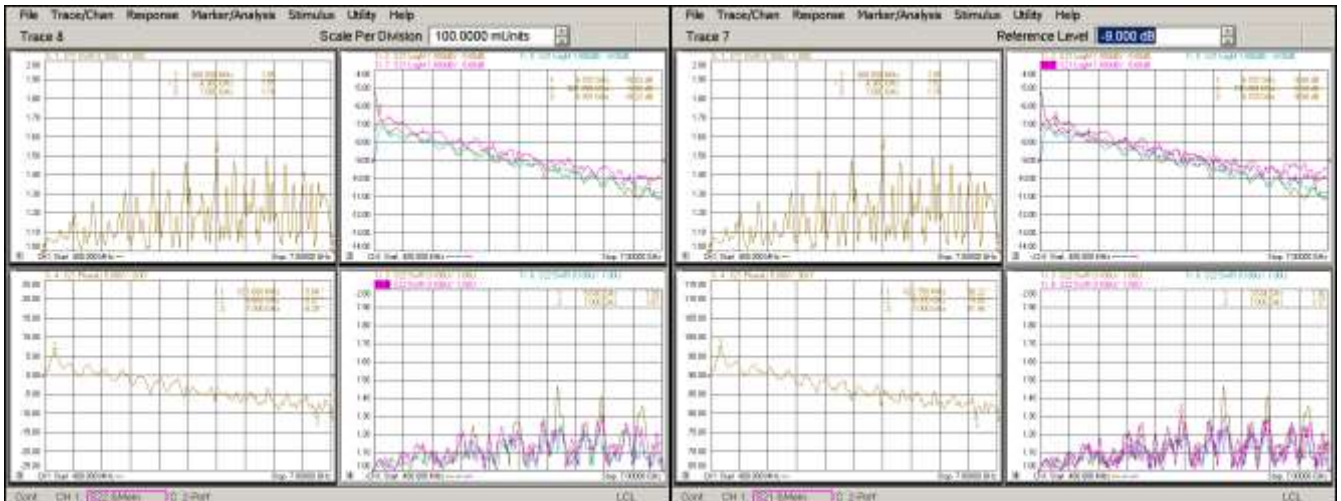

Test data

成都利德尔科技有限公司 ChengDu Leader Microwave Technology Co.,Ltd

电话: 028-65199117 传真: 028-65199116

<http://www.leadermicrowave.com> sales@leader-mw.com

TEL: +86-28-65199117 FAX: +86-28-65199116

Add: 中国 成都市成华区华翰路 89 号 610000

No.89,Huahan Road, chenghua Zone Chengdu, Sichuan China Zip Code:610000